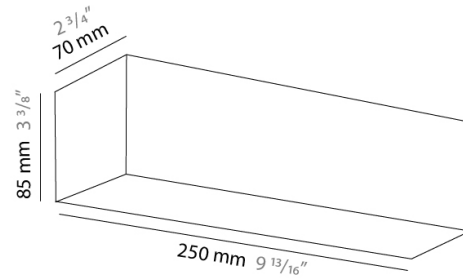

TOY SURFACE

D83281-WHI

GENERAL

Series: Toy _____
Brand: Panzeri _____
Division: Design _____
Mounting Type: Surface _____
Mounting Location: Wall _____

PHYSICAL

Shape: Rectangle _____
Length (mm): 250 _____
Length (in): $9 \frac{13}{16}$ _____
Height (mm): 70 _____
Height (in): $2 \frac{3}{4}$ _____
Extension (mm): 85 _____
Extension (in): $3 \frac{3}{8}$ _____
Light Distribution: Direct / Indirect _____
Weight (kg): 0.82 _____
Weight (lbs): 1.8 _____
Diffuser: Frost White Glass _____
Fixture Material: Metal _____

ELECTRICAL

Lamp Type: LED _____
Input Wattage (W): 13 _____
Total Output Wattage (W): 12 _____
Driver Included: Yes _____
Driver Type: Integral LED driver, 700mA (Dimming and 277V options available with remote driver sold separately) _____

LED

Color Temperature (°K): 3000 _____
Max. Delivered Lumen (lm): 938 _____
Nominal Lumen (lm): 2 x 730lm _____
CRI: >80 CRI _____

OPTICAL

RATINGS AND CERTIFICATIONS

Certified By: CSA Certified to UL and CSA Standards _____
IP rating: IP20 _____