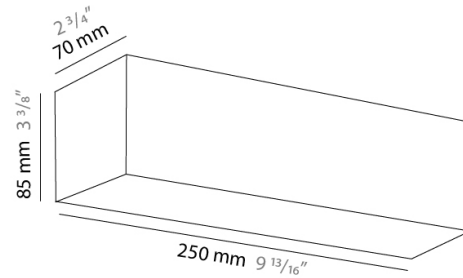

TOY SURFACE

D83281-MSS

GENERAL

Series: Toy _____
Brand: Panzeri _____
Division: Design _____
Mounting Type: Surface _____
Mounting Location: Wall _____

PHYSICAL

Shape: Rectangle _____
Length (mm): 250 _____
Length (in): 9 ¹³/₁₆ _____
Height (mm): 70 _____
Height (in): 2 ³/₄ _____
Extension (mm): 85 _____
Extension (in): 3 ³/₈ _____
Light Distribution: Direct / Indirect _____
Weight (kg): 0.82 _____
Weight (lbs): 1.8 _____
Diffuser: Frost White Glass _____
Fixture Material: Metal _____

ELECTRICAL

Lamp Type: LED _____
Input Wattage (W): 13 _____
Total Output Wattage (W): 12 _____
Driver Included: Yes _____
Driver Location: Integrated _____
Driver Type: Integral LED driver, 700mA (Dimming and 277V options available with remote driver sold separately) _____

LED

Color Temperature (°K): 3000 _____
Max. Delivered Lumen (lm): 938 _____
CRI: >80 CRI _____

OPTICAL

RATINGS AND CERTIFICATIONS

Certified By: CSA Certified to UL and CSA Standards _____
IP rating: IP20 _____