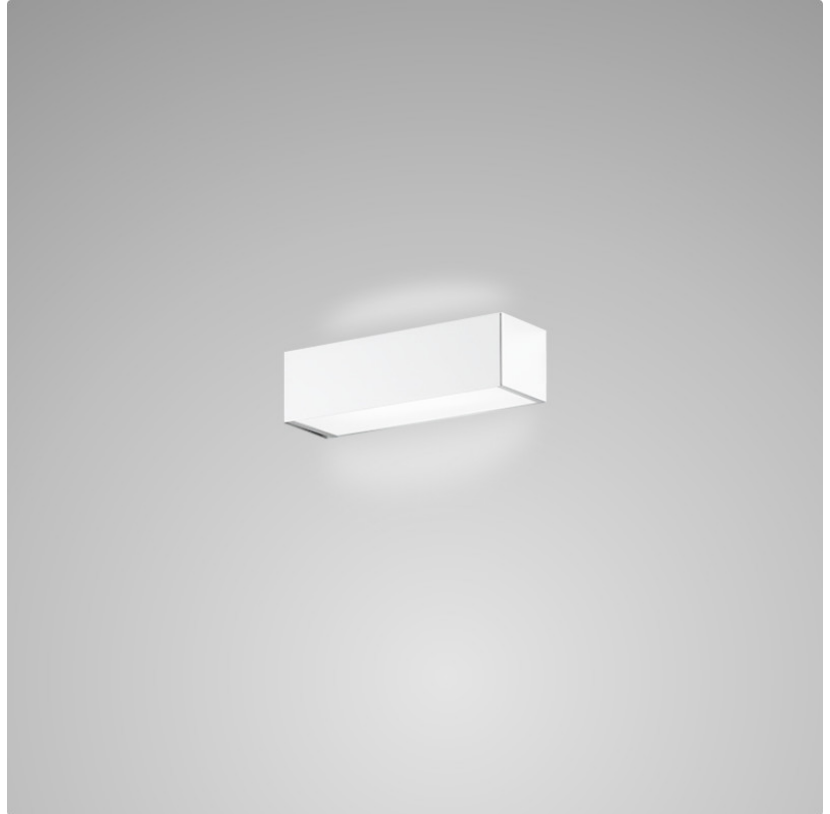

TOY SURFACE

D83281-WHI

GENERAL

Series: Toy _____
Brand: Panzeri _____
Division: Design _____
Mounting Type: Surface _____
Mounting Location: Wall _____

PHYSICAL

Shape: Rectangle _____
Length (mm): 250 _____
Length (in): $9 \frac{13}{16}$ _____
Height (mm): 70 _____
Height (in): $2 \frac{3}{4}$ _____
Extension (mm): 85 _____
Extension (in): $3 \frac{3}{8}$ _____
Light Distribution: Direct / Indirect _____
Weight (kg): 0.82 _____
Weight (lbs): 1.8 _____
Diffuser: Frost White Glass _____
Fixture Material: Metal _____

ELECTRICAL

Lamp Type: LED _____
Input Wattage (W): 13 _____
Total Output Wattage (W): 12 _____
Driver Included: Yes _____
Driver Type: Integral LED driver, 700mA (Dimming and 277V options available with remote driver sold separately) _____

LED

Color Temperature (°K): 3000 _____
Max. Delivered Lumen (lm): 938 _____
Nominal Lumen (lm): 2 x 730lm _____
CRI: >80 CRI _____

OPTICAL

RATINGS AND CERTIFICATIONS

Certified By: CSA Certified to UL and CSA Standards _____
IP rating: IP20 _____