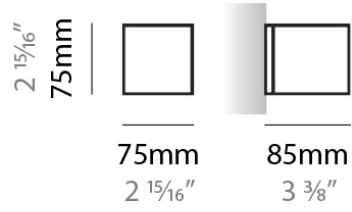

PROJECT	_____
TYPE	_____
NOTES	_____
QUANTITY	_____
DATE	_____

TOY SURFACE

D83147-WHI

GENERAL

Series: Toy
Brand: Panzeri
Division: Design
Mounting Type: Surface
Mounting Location: Wall

PHYSICAL

Shape: Square
Length (mm): 75
Length (in): $2 \frac{15}{16}$
Height (mm): 75
Height (in): $2 \frac{15}{16}$
Extension (mm): 85
Extension (in): $3 \frac{3}{8}$
Light Distribution: Direct / Indirect
Weight (kg): 0.6
Weight (lbs): 1
Diffuser: Frost White Glass
Fixture Material: Metal

ELECTRICAL

Number of Lamps: 1
Lamp Type: LED Retrofit / Halogen
Bulb Included: Bulb Not Included
Total Output Wattage (W): 3 / 35
Max. Wattage Per Lamp (W): 3 / 35
Lamp Base: G9
Input Voltage (V): 120

LED

OPTICAL

RATINGS AND CERTIFICATIONS

Certified By: CSA Certified to UL and CSA Standards
IP rating: IP20